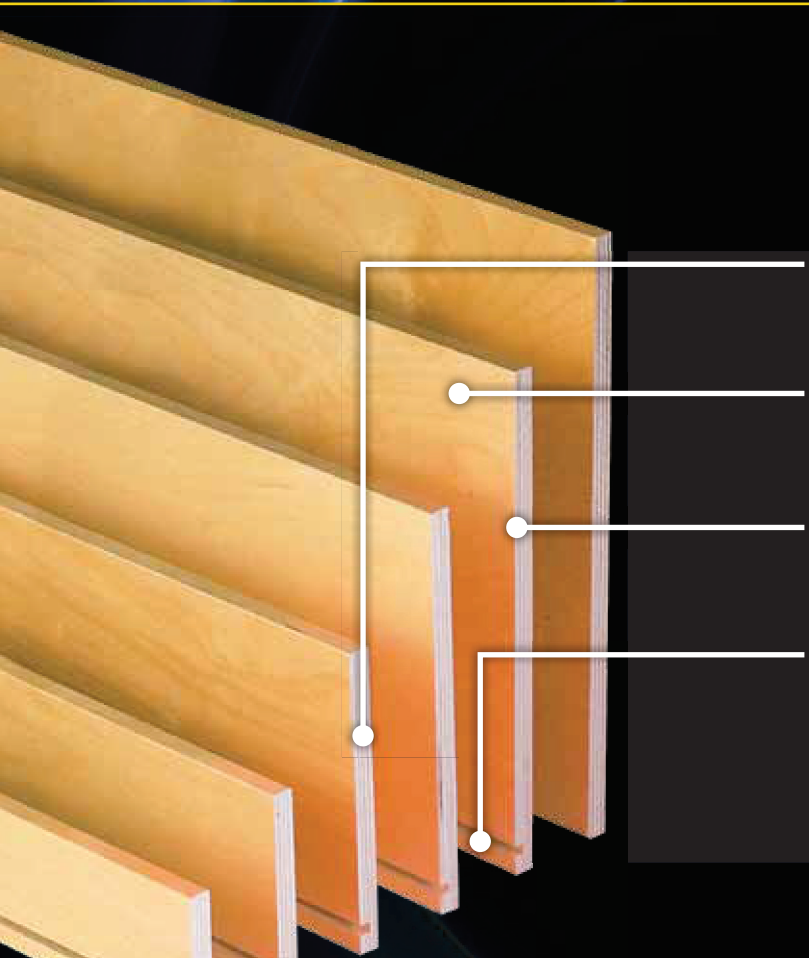

# Birch Plywood Drawer Sides

7-ply Construction

Clear Lacquer Finish

12 mm Thick

1/4" Bottom Groove (6.5 mm)

Pre-finished 7-ply plywood drawer sides. Seven heights have a 1/4 in. (6.5 mm) bottom dado groove, 14 mm from bottom.

## Birch Plywood 8 Foot Program

Flat Top-Edge Banded & UV Cured Coating

Height	Length	Groove Size	Pieces Per Box
2 3/4" (70 mm)	8 ft.	1/4" (6.5 mm)	20
4" (102 mm)	8 ft.	1/4" (6.5 mm)	20
5" (127 mm)	8 ft.	1/4" (6.5 mm)	20
6" (152 mm)	8 ft.	1/4" (6.5 mm)	20
8" (203 mm)	8 ft.	1/4" (6.5 mm)	10
10" (254 mm)	8 ft.	1/4" (6.5 mm)	10

## Russian Birch Plywood 5 Foot Program

Flat Top-Edge Banded & UV Cured Coating

Height	Length	Groove Size	Pieces Per Box
3 1/2" (90 mm)	5 ft.	1/4" (6.5 mm)	20
4" (102 mm)	5 ft.	1/4" (6.5 mm)	20
5" (127 mm)	5 ft.	1/4" (6.5 mm)	20
6" (152 mm)	5 ft.	1/4" (6.5 mm)	20
7" (178 mm)	5 ft.	1/4" (6.5 mm)	20
8" (203 mm)	5 ft.	1/4" (6.5 mm)	10
10" (254 mm)	5 ft.	1/4" (6.5 mm)	10